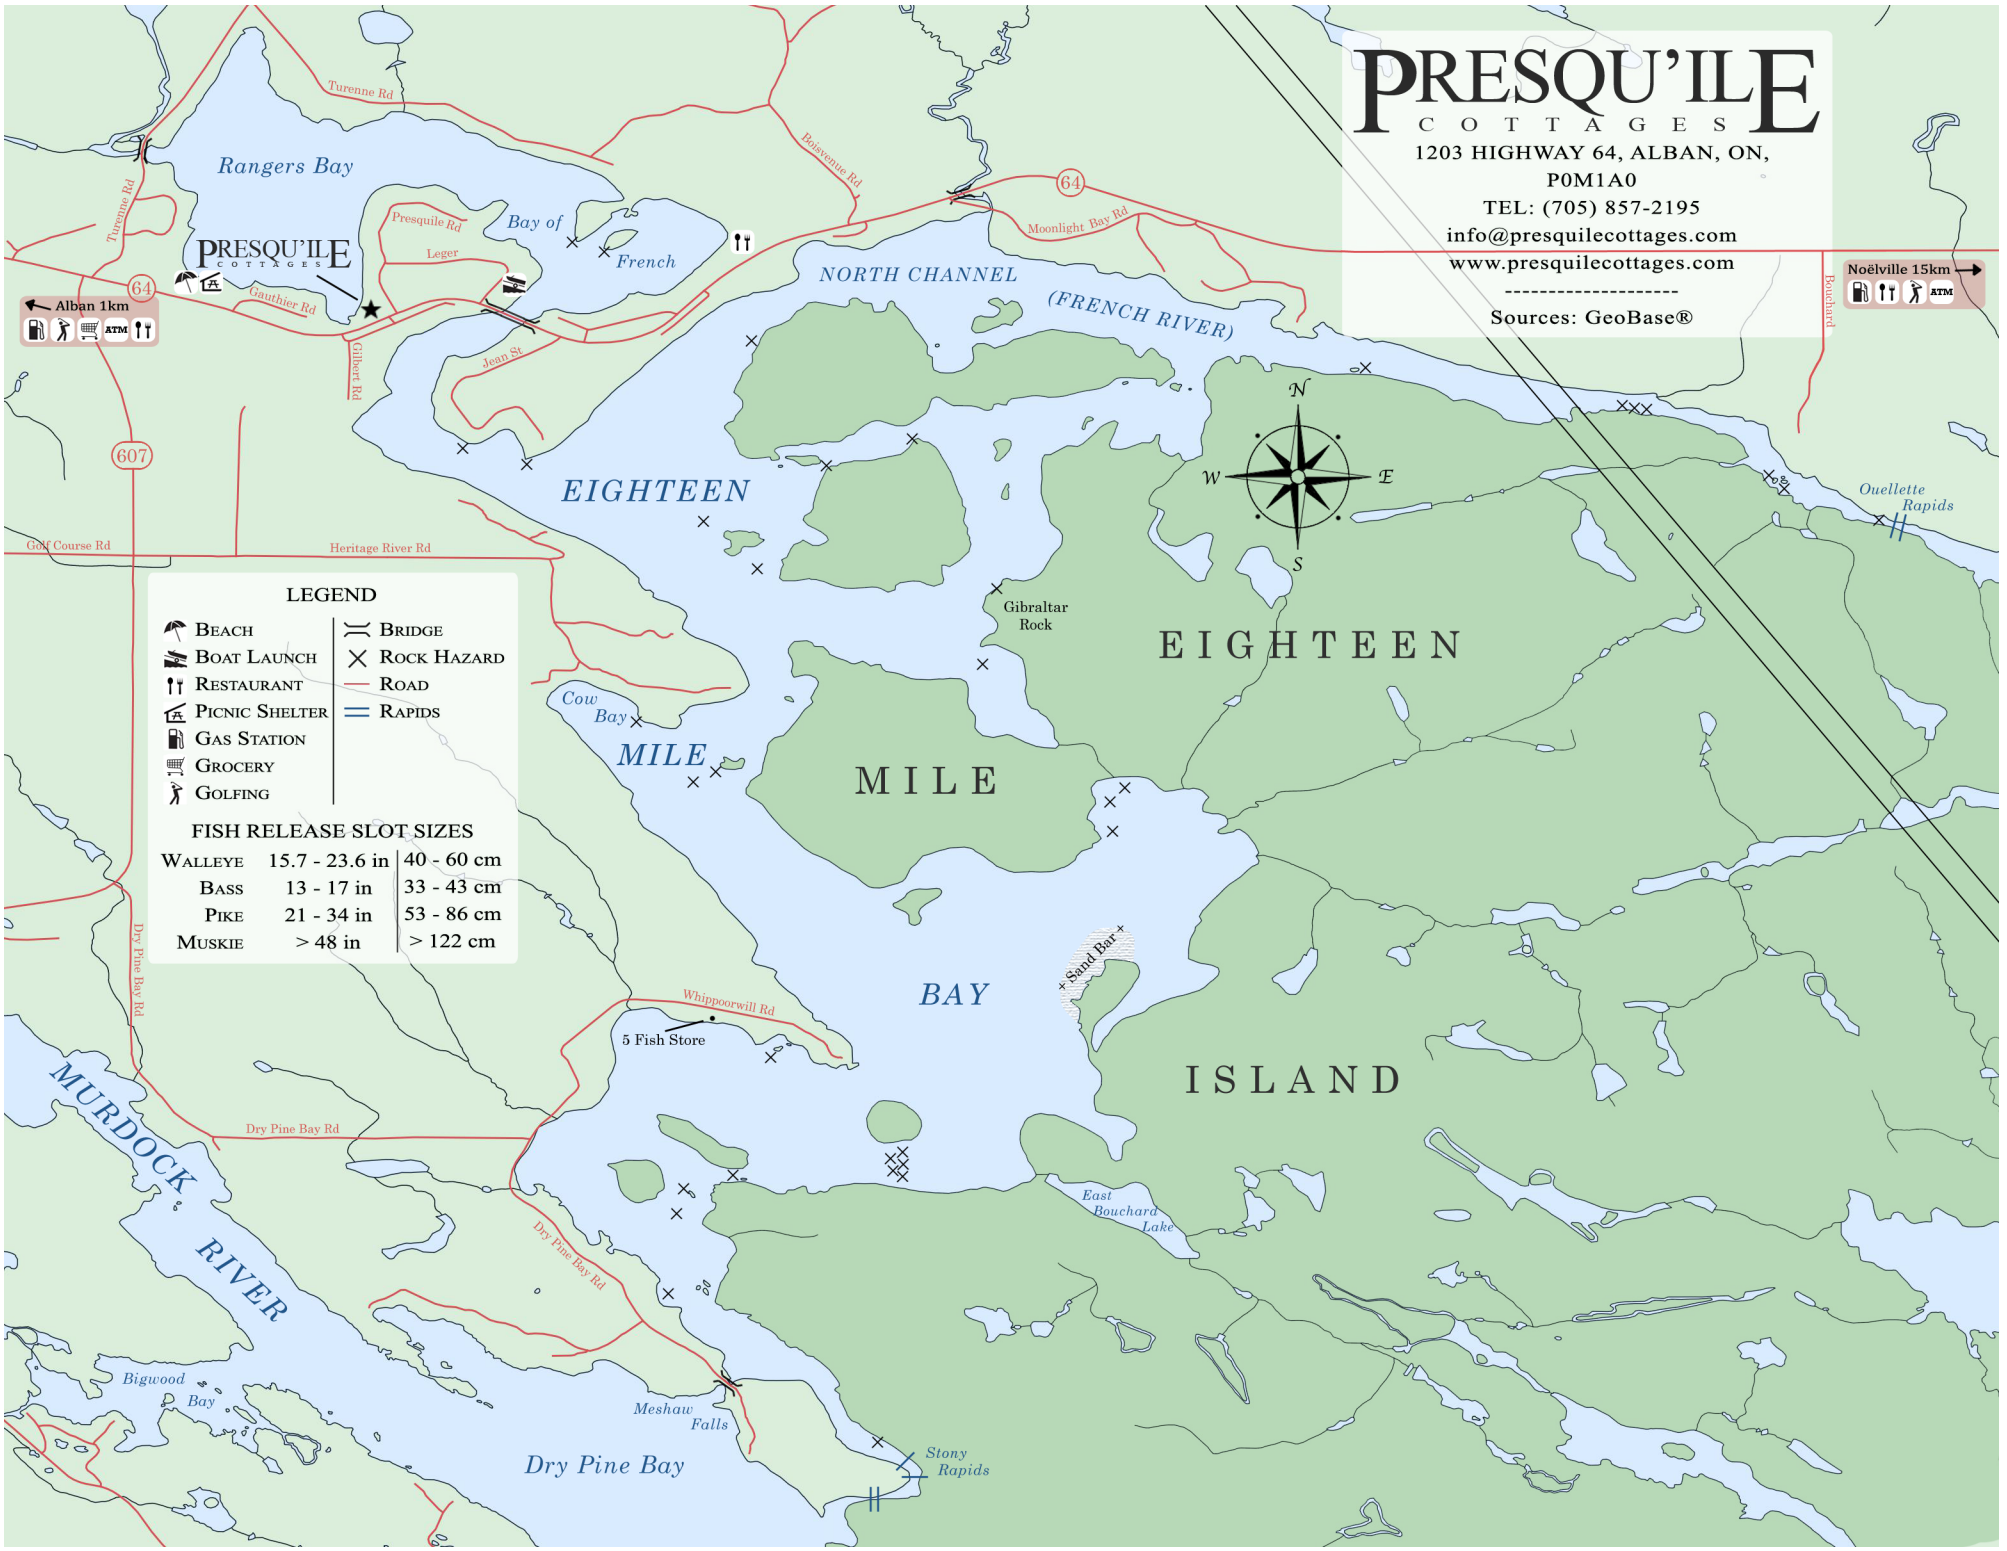

PRESQU'ILE

COTTAGES
1203 HIGHWAY 64, ALBAN, ON,
P0M1A0

TEL: (705) 857-2195
info@presquilecottages.com
www.presquilecottages.com

Sources: GeoBase®

Noëlville 15km →
⛽ 🍷 🍷 🍷 ATM

LEGEND

- BEACH
- BOAT LAUNCH
- RESTAURANT
- PICNIC SHELTER
- GAS STATION
- GROCERY
- GOLFING
- BRIDGE
- ROCK HAZARD
- ROAD
- RAPIDS

FISH RELEASE SLOT SIZES

WALLEYE	15.7 - 23.6 in	40 - 60 cm
BASS	13 - 17 in	33 - 43 cm
PIKE	21 - 34 in	53 - 86 cm
MUSKIE	> 48 in	> 122 cm